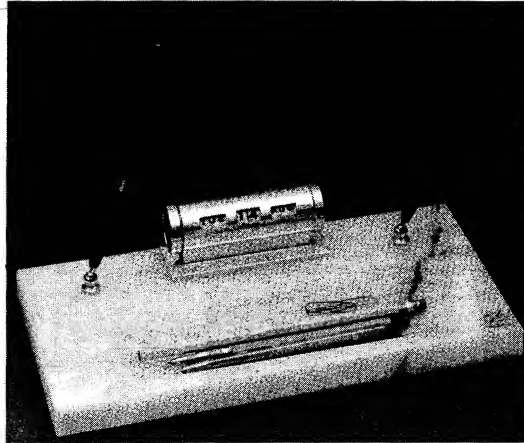

612RC TWO PEN BASE ROLL CALENDAR WIDE TRAY